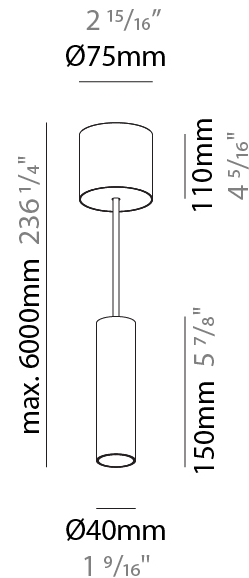

GENERAL

Series: Hangover
Subseries: Hangover Monopoint Surface Canopy
Brand: Prolicht
Division: Architectural
Mounting Type: Suspension
Mounting Location: Ceiling
Subcategory: Pendant

PHYSICAL

Shape: Cylinder
Diameter (mm): 40
Diameter (in): 1 ⁹/₁₆
Height (mm): 150
Height (in): 5 ⁷/₈
Max. Overall Height (mm): 2150
Max. Overall Height (in): 84 ⁵/₈
Light Distribution: Downlight
Weight (kg): 0.75
Weight (lbs): 1.65
Diffuser: Shine Ring 0-6
Fixture Finish: SSR / BKV / CWI / CRY / HAB / UFT / ITA / RUA / FTG / MYG / LOD / PUS / FRO / FUP / KIA / POP / BLS / SPG / MEY / GOH / GUM / CHC / COM / ABZ / JAG / OBR / MOS / ROR
Fixture Material: Aluminum
Cable Details: 2000mm / 6000mm Cable in White / Black / Orange / Red

ELECTRICAL

Lamp Type: LED (Zhaga Standard)
Input Wattage (W): 10.9
Total Output Wattage (W): 9
Dimming: Non-Dimmable
Driver Included: Yes
Driver Location: Integrated
Driver Type: Constant Current
Driver Class: Class 2
Input Voltage (V): 120
Constant Current (MA): 500
Upon Request: Remote: 0-10Vdc dimming / Phase dimming 120Vac

LED

Number of LEDs: 1
Color Temperature (°K): 2700 / 3000 / 4000
Max. Delivered Lumen (lm): 842
CRI: >90 CRI
Lamp Life (hrs): 50000

OPTICAL

Reflector: 40 / 50

RATINGS AND CERTIFICATIONS

Certified By: Certified for North American Standards
IP rating: IP20